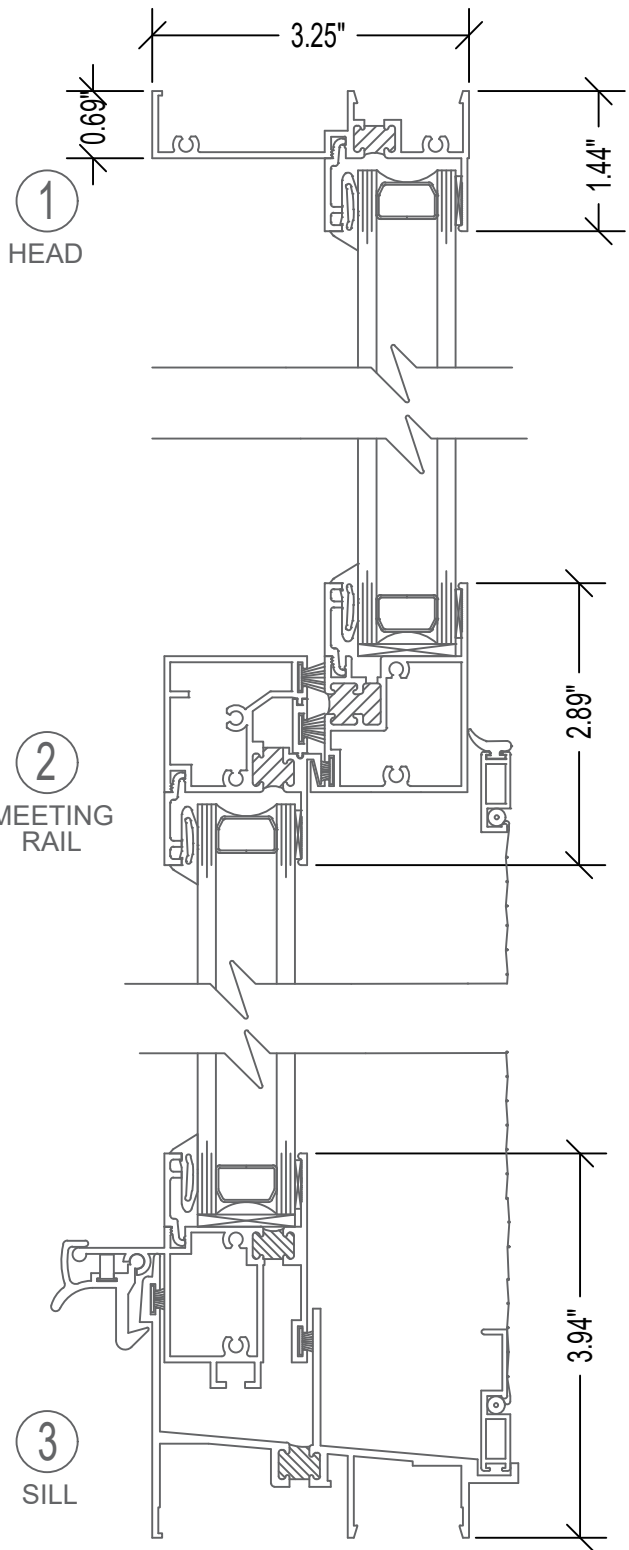

700 SERIES 3 1/4" SH

STERGIS
WINDOWS & DOORS