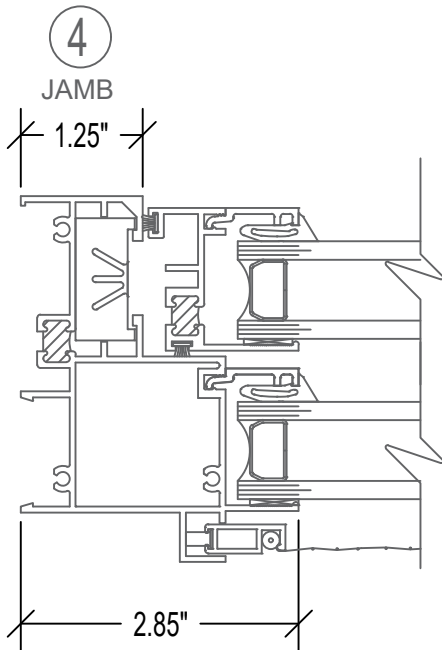

700 SERIES 3 1/4" SH

STERGIS
WINDOWS & DOORS