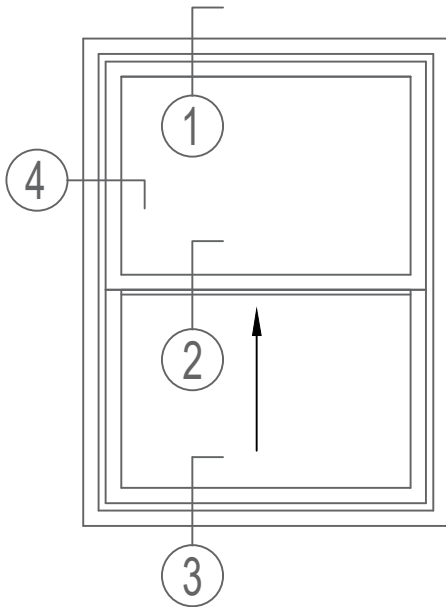

700 SERIES 3 1/4" SH

STERGIS
WINDOWS & DOORS